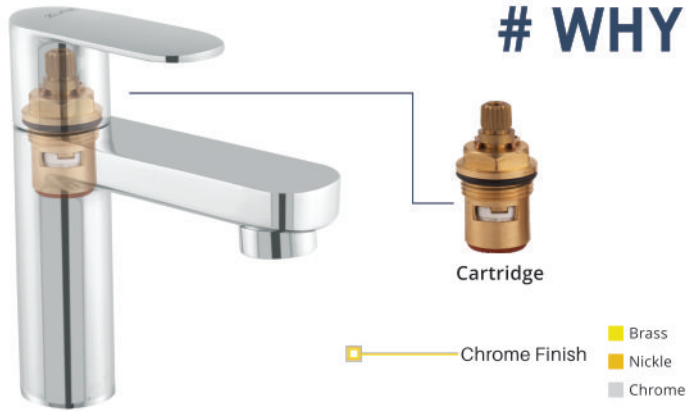

WHY ZUARI ?

Faucet Technology

100% MADE IN INDIA

High quality construction of material to ensure a product made of the best design and 100 % made in India.

DOUBLE PLATING

All faucets are double plate, which are characterized by a double chrome plating an double nickel plating to grant the product a long life.